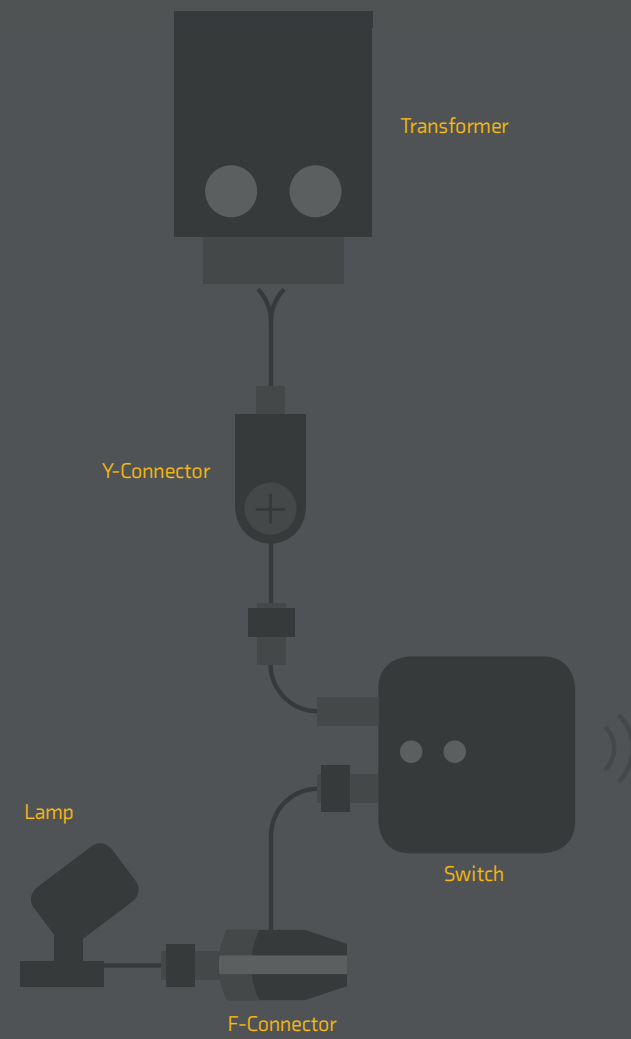

Professional outdoor lighting

new Switch

Lightpro is getting Smart

12 volt

LIGHTPRO | NXT PROFESSIONAL OUTDOOR LIGHTING

lightpro.nl

LIGHTPRO 12 volt PROFESSIONAL OUTDOOR LIGHTING

Professional outdoor lighting

nieuwe producten
new products
neue produkte
nouveaux produits
2020

LIGHTPRO PROFESSIONAL OUTDOOR LIGHTING

12 volt