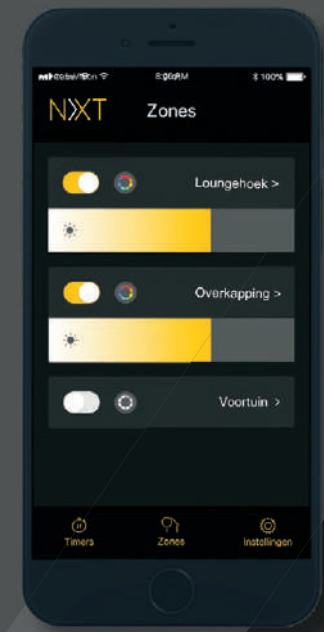

Professional outdoor lighting

new Switch

Lightpro is getting Smart

12 volt

LIGHTPRO | NXT PROFESSIONAL OUTDOOR LIGHTING

lightpro.nl

LIGHTPRO 12 volt PROFESSIONAL OUTDOOR LIGHTING

Professional outdoor lighting

nieuwe producten
new products
neue produkte
nouveaux produits
2020

LIGHTPRO PROFESSIONAL OUTDOOR LIGHTING

12 volt