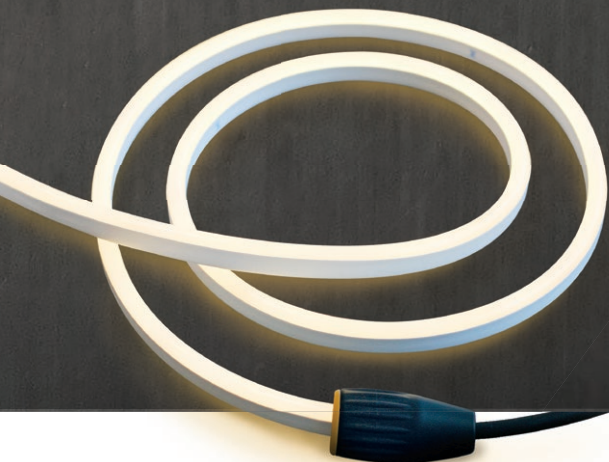

NIEUW
Atik R2 187U
LED 9W
3.000 K - 65-750 lm
RVS 316
115 x 120 mm (HxØ)
1 m kabel

Onyx Clear
holder glas

LED STRIP

NIEUW

LED Strip 175L

LED 8-10 w/m
3.000 K - 80-100 lm/m
Kunststof
15 m op rol
Excl. Connector
Excl. LED Strip Connector